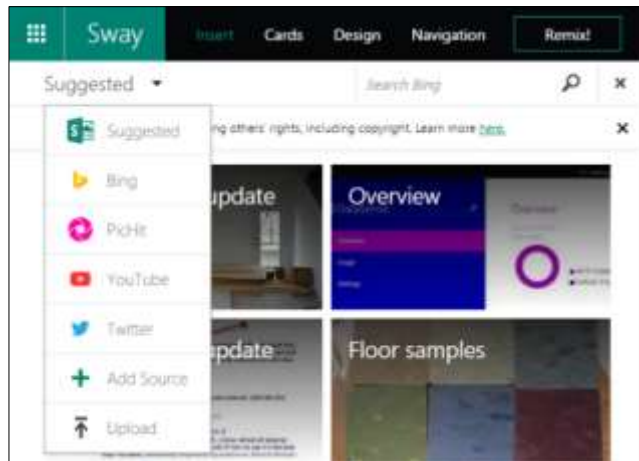

[Learn more](#)

[Start using Sway](#)

[Explore Sway training videos](#)

[Learn more about Sway](#)