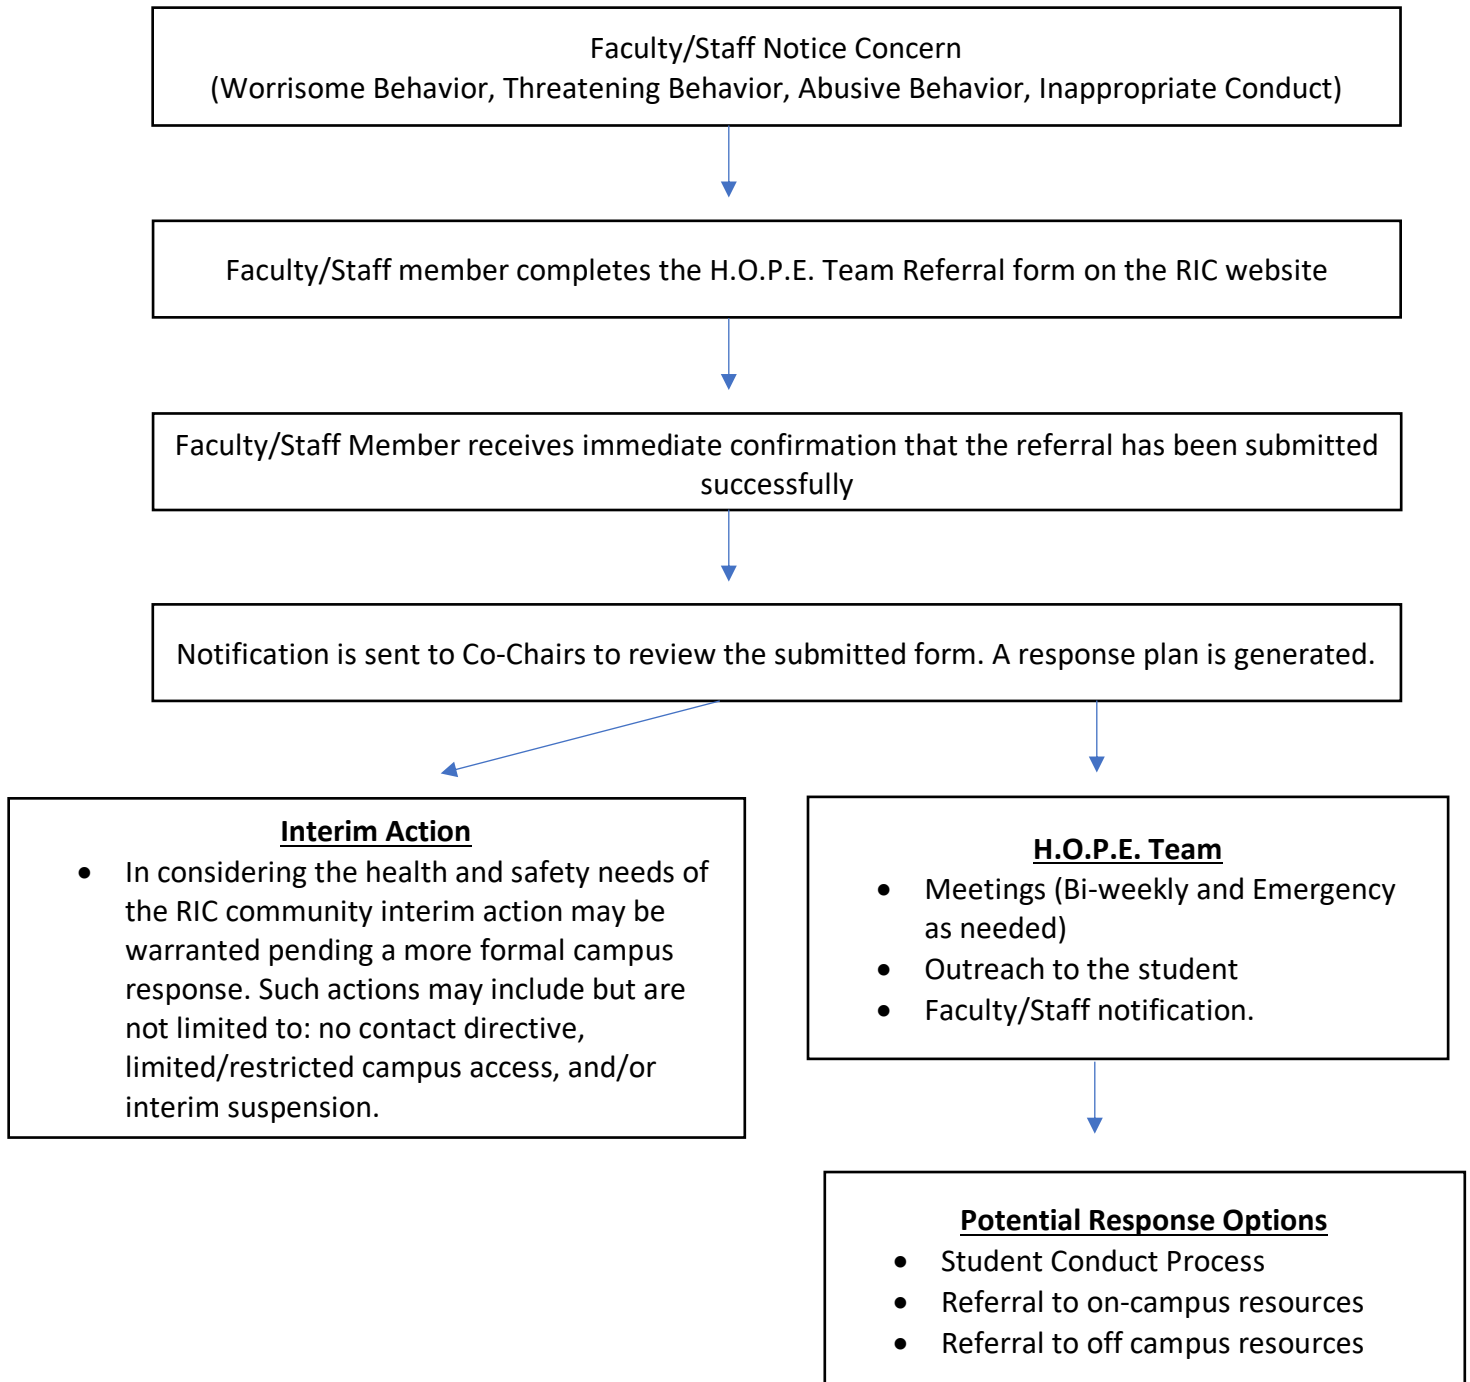

PROCESS

Helping Others Pursue Excellence (H.O.P.E.)

If you have an immediate concern regarding the safety of yourself, a student, or other members of the RIC community, please call 911 or contact Campus Police at 401-456-8888 (Available 24/7)

Your support is critical to assist us through this process to better execute early interventions to increase student success and prevent suicide and violence within our campus community. Thank you so much for your referral! (*Effective May 31, 2019 the H.O.P.E. referral form replaced the BET form*)