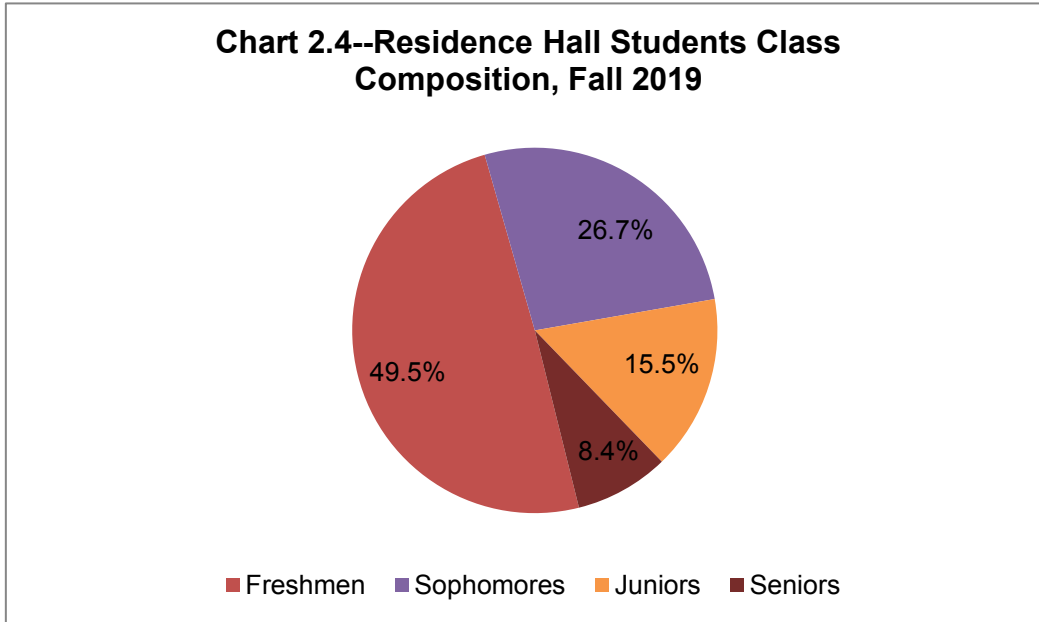

Chart 2.4--Residence Hall Students Class Composition, Fall 2019

Table 2.8--Resident Undergraduate Degree Students by Residence Hall, Fall 2019

Residence Hall	N	%
Browne	76	8.2%
Penfield	348	37.7%
Sweet	166	18.0%
Thorp	105	11.4%
Weber	132	14.3%
Williard	95	10.3%
Total	922	100.0%